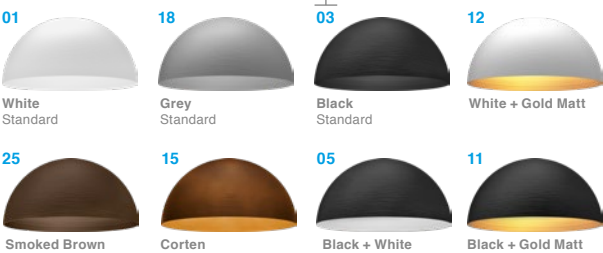

000.0000.00.0000.XX

* LED light output represent values of LED chip. System light output incl. light losses of luminaire

** LED power values excl. driver. System power values incl. driver power consumption (driver efficiency of 87% used as reference)

Lumen Maintenance Bridgelux COB LED (Tc=85°C)		
L70B50: >100 000 hrs	L70B20: >100 000 hrs	L70B10: >100 000 hrs
L80B50: >100 000 hrs	L80B20: >100 000 hrs	L80B10: >100 000 hrs
L90B50: >100 000 hrs	L90B20: >50 000 hrs	L90B10: >50 000 hrs

Available colors - 000.0000.00.0000.XX
Other RAL colors on request