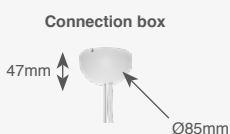

Suspension sets

Suspension set 2000mm (INCLUDED):

Suspension set 4000mm (OPTIONAL):

Ceiling box comes in the same color as the luminaire housing
Single suspension wire + textile power cable

- Luminaire color white: white cable
- Luminaire color grey: grey cable
- All other luminaire colors: black cable

Strain relief integrated

White 4000mm - 3x0.75mm²	102.13.01-4
White 4000mm - 5x0.75mm²	102.15.01-4
Black 4000mm - 3x0.75mm²	102.13.03-4
Black 4000mm - 5x0.75mm²	102.15.03-4
Grey 4000mm - 3x0.75mm²	102.13.18-4
Grey 4000mm - 5x0.75mm²	102.15.18-4