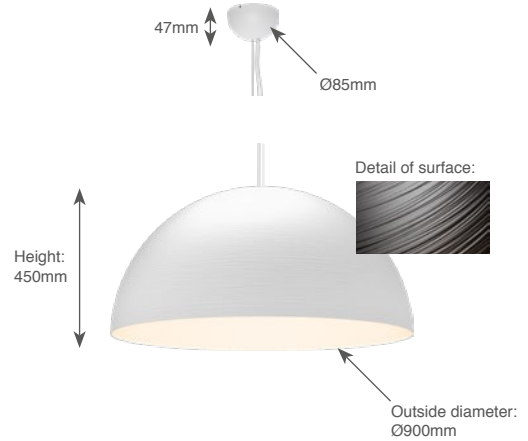

Dome 900 Textured

Technical Datasheet

DOXIS
LIGHTING FACTORY

General	
Mounting	Suspended
Material	Aluminium
Lightsource	E27, (3x) Titan or (3x) Atlas
Dimmable	Titan & Atlas: yes E27: lightsource dependent
Cooling	Passive
Energy Class	A++
Photobiol. Safety	RG1
Class	class I

IP20

960°C

Features:

Available with 1x E27 socket, 3 Titan LEDs of 3 Atlas LEDs. Titan LEDs come with a diffusor glass for more visual comfort. Suspension set 2000mm included (4000mm optional).

Aluminium die-casted, compact design. High quality components. Various colors available.

- Luminaire color white: white cable
- Luminaire color grey: grey cable
- All other luminaire colors: black cable

Strain relief integrated

White 4000mm - 3x0.75mm ²	102.13.01-4
White 4000mm - 5x0.75mm ²	102.15.01-4
Black 4000mm - 3x0.75mm ²	102.13.03-4
Black 4000mm - 5x0.75mm ²	102.15.03-4
Grey 4000mm - 3x0.75mm ²	102.13.18-4
Grey 4000mm - 5x0.75mm ²	102.15.18-4